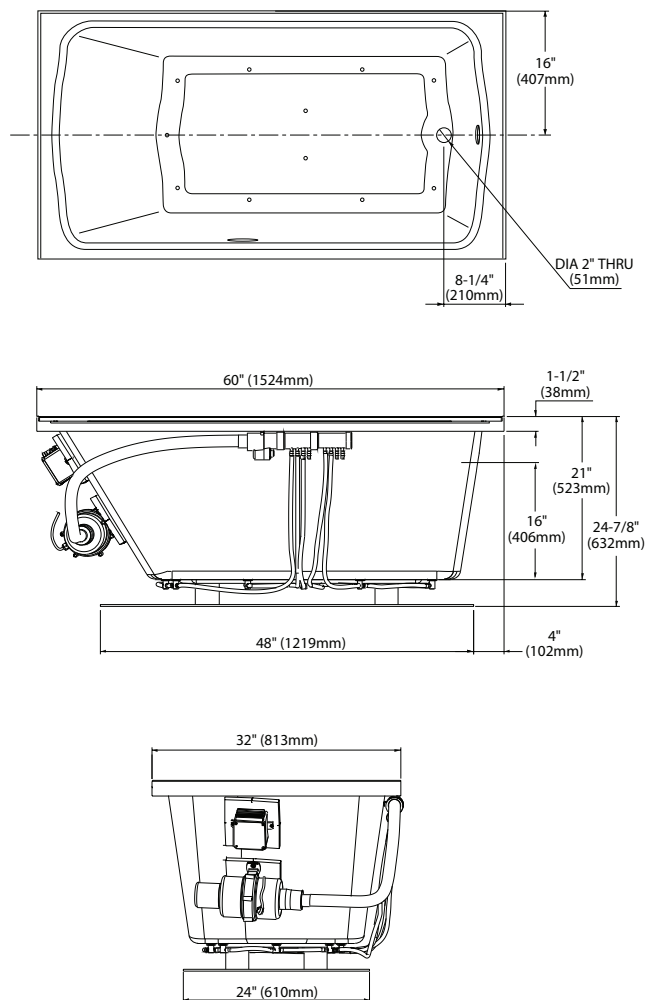

ABA782L/ABA782R

Clayton® 60" x 32" Tile-in Air Bath™

■ STYLE

Designed to match our line of residential bathroom products, TOTO's® tubs complete any bathroom suite. Lucite cast acrylic construction provides the ultimate in strength and durability, while a slip-resistant surface enhances safety in the bath.

■ SPECIFICATIONS

1. Size: 60"L x 32"W
   Depth: 20-1/4"
   Warranty: 1 Year Limited Warranty on Acrylic Tub
   1 Year Limited Warranty on Components and Parts
   Material: Lucite Cast Acrylic
2. Electrical Requirements:
   10 AMP; 120V w/GFI
3. Shipping Weight:
   ABA782L/ABA782R
   108 lbs.
4. Shipping Dimensions:
   ABA782L/ABA782R
   68"L x 40"W x 28"H
5. Gallons: **ABA782L/ABA782R**
   74 to overflow

ABA782L Left Drain / 3 Flange

ABA782R Right Drain / 3 Flange

ABA782R - Clayton® 60" x 32" Tile-in Air Bath™ 3 Flange

Fixture meets ANSI/ASME standard Z124.1, ETL, and C-USPC certified.

These dimensions and specifications are subject to change without notice.

Use TOTO® cut template to assure rough in dimensions.

TOTO®

TOTO U.S.A., INC. • 1155 Southern Road, Morrow, GA 30260
Tel. (888) 295-8134 • Fax. (800) 699-4889 • www.totousa.com

Printed in U.S.A. © TOTO LTD. 11/06 #D50345

Printed on recycled paper

REV 03/09