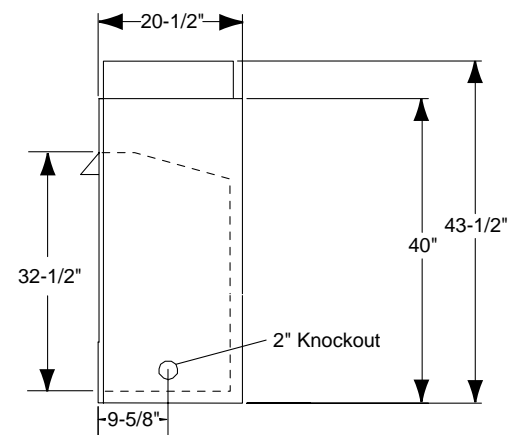

FRONT VIEW

SIDE VIEW