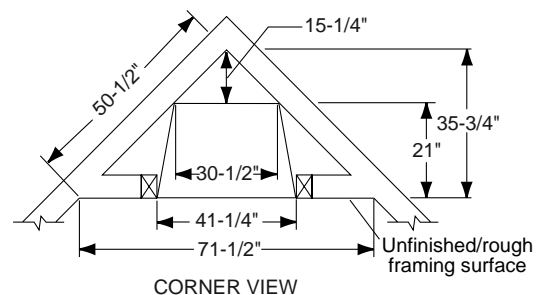

CORNER VIEW

To avoid personal injury or property damage, the product described by this brochure must be installed, operated and maintained in strict compliance with the instructions packaged with the product and all applicable building or fire codes. Contact local building or fire officials about restrictions and installation inspection requirements. All photographs and drawings on this brochure are for illustrative purposes only and are not intended for, nor should they be used as a substitute for the instructions packaged with the unit. Appearance and specifications of the product are subject to change without notice. 6/05