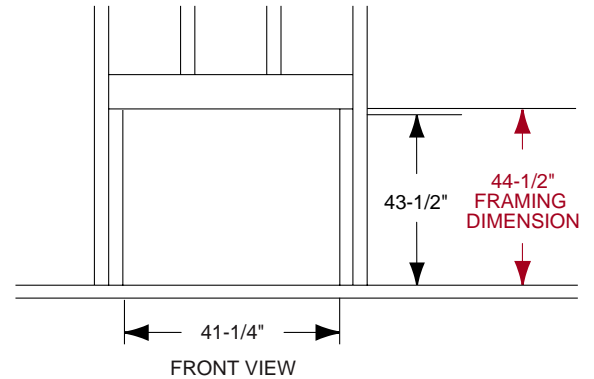

MONESSEN

PRODUCT SPECIFICATIONS LCUF36-R VENT FREE

LCUF36-R

MINIMUM HEARTH DIMENSIONS

Front opening width - 36"
Front opening height - 32"
Rear wall width - 24-1/2"
Firebox depth - 16"

TECHNICAL INFORMATION

Clearance on Fireplace - Zero
CSA Design Certified

FIELD INSTALLED ACCESSORIES

Curved Trim - Brass, Pewter, Black
Brass Hood
Wide Profile Brass Hood
Wood Cabinet Surrounds and Hearths
Designer Facings

TOP VIEW