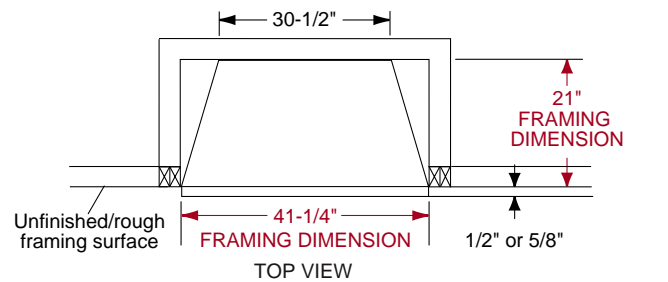

MONESSEN

PRODUCT SPECIFICATIONS LCUF36-R VENT FREE

LCUF36-R

MINIMUM HEARTH DIMENSIONS

Front opening width - 36"
Front opening height - 32"
Rear wall width - 24-1/2"
Firebox depth - 16"

TECHNICAL INFORMATION

Clearance on Fireplace - Zero
CSA Design Certified

FIELD INSTALLED ACCESSORIES

Curved Trim - Brass, Pewter, Black
Brass Hood
Wide Profile Brass Hood
Wood Cabinet Surrounds and Hearths
Designer Facings

TOP VIEW