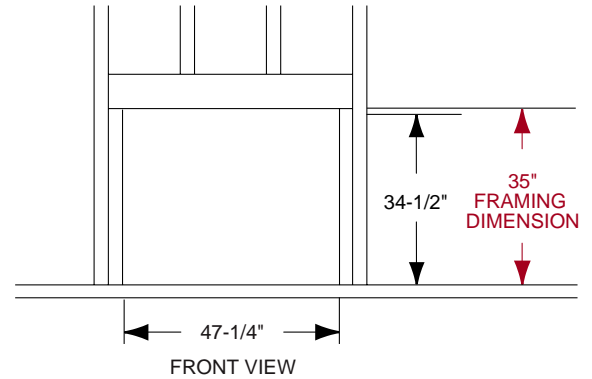

To avoid personal injury or property damage, the product described by this brochure must be installed, operated and maintained in strict compliance with the instructions packaged with the product and all applicable building or fire codes. Contact local building or fire officials about restrictions and installation inspection requirements. All photographs and drawings on this brochure are for illustrative purposes only and are not intended for, nor should they be used as a substitute for the instructions packaged with the unit. Appearance and specifications of the product are subject to change without notice. 6/06