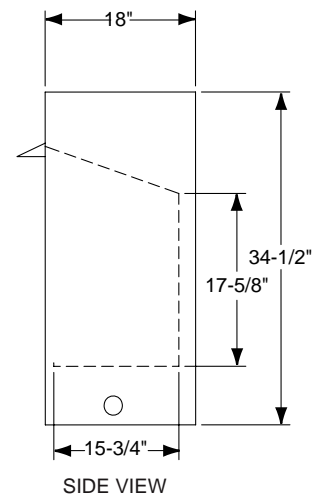

To avoid personal injury or property damage, the product described by this brochure must be installed, operated and maintained in strict compliance with the instructions packaged with the product and all applicable building or fire codes. Contact local building or fire officials about restrictions and installation inspection requirements. All photographs and drawings on this brochure are for illustrative purposes only and are not intended for, nor should they be used as a substitute for the instructions packaged with the unit. Appearance and specifications of the product are subject to change without notice. 6/06