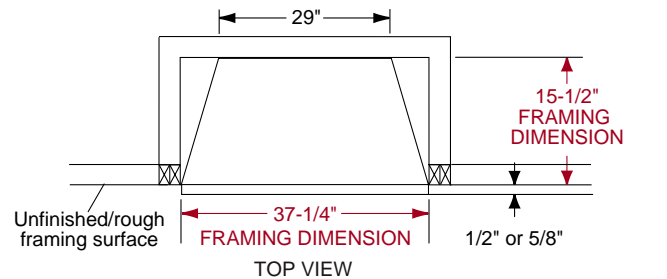

PRODUCT SPECIFICATIONS DFS32C VENT FREE

To avoid personal injury or property damage, the product described by this brochure must be installed, operated and maintained in strict compliance with the instructions packaged with the product and all applicable building or fire codes. Contact local building or fire officials about restrictions and installation inspection requirements. All photographs and drawings on this brochure are for illustrative purposes only and are not intended for, nor should they be used as a substitute for the instructions packaged with the unit. Appearance and specifications of the product are subject to change without notice. 6/05