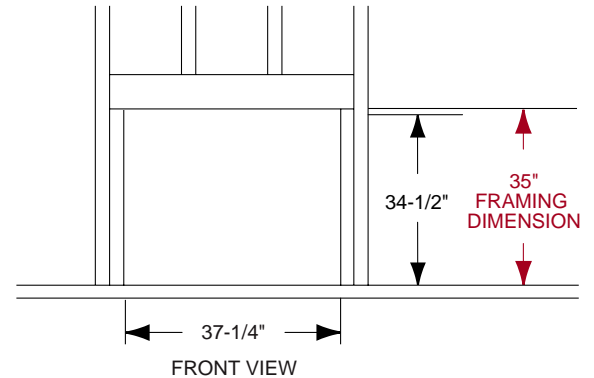

PRODUCT SPECIFICATIONS DFS32C VENT FREE

To avoid personal injury or property damage, the product described by this brochure must be installed, operated and maintained in strict compliance with the instructions packaged with the product and all applicable building or fire codes. Contact local building or fire officials about restrictions and installation inspection requirements. All photographs and drawings on this brochure are for illustrative purposes only and are not intended for, nor should they be used as a substitute for the instructions packaged with the unit. Appearance and specifications of the product are subject to change without notice. 6/05