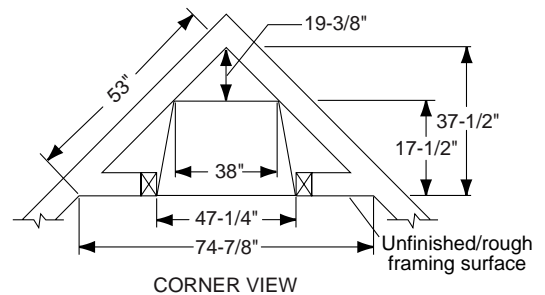

To avoid personal injury or property damage, the product described by this brochure must be installed, operated and maintained in strict compliance with the instructions packaged with the product and all applicable building or fire codes. Contact local building or fire officials about restrictions and installation inspection requirements. All photographs and drawings on this brochure are for illustrative purposes only and are not intended for, nor should they be used as a substitute for the instructions packaged with the unit. Appearance and specifications of the product are subject to change without notice. 6/06