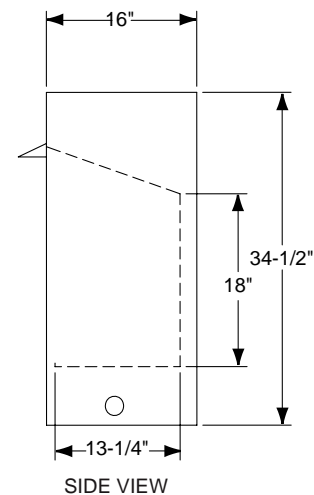

PRODUCT SPECIFICATIONS DFS32C VENT FREE

To avoid personal injury or property damage, the product described by this brochure must be installed, operated and maintained in strict compliance with the instructions packaged with the product and all applicable building or fire codes. Contact local building or fire officials about restrictions and installation inspection requirements. All photographs and drawings on this brochure are for illustrative purposes only and are not intended for, nor should they be used as a substitute for the instructions packaged with the unit. Appearance and specifications of the product are subject to change without notice. 6/05