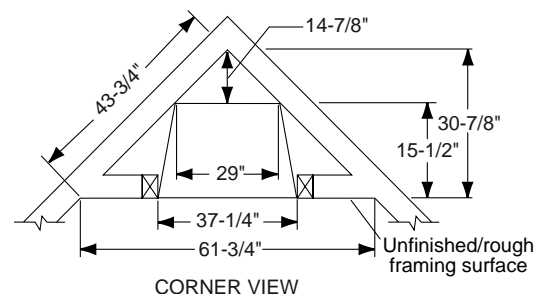

PRODUCT SPECIFICATIONS DFS32C VENT FREE

To avoid personal injury or property damage, the product described by this brochure must be installed, operated and maintained in strict compliance with the instructions packaged with the product and all applicable building or fire codes. Contact local building or fire officials about restrictions and installation inspection requirements. All photographs and drawings on this brochure are for illustrative purposes only and are not intended for, nor should they be used as a substitute for the instructions packaged with the unit. Appearance and specifications of the product are subject to change without notice. 6/05