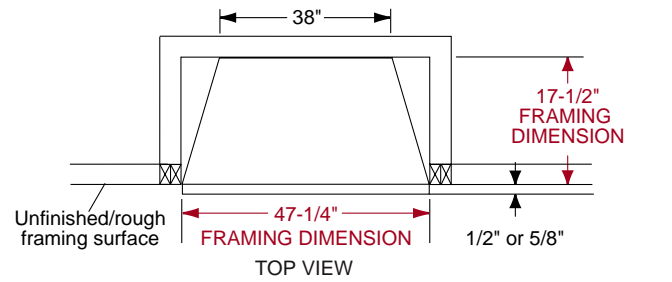

To avoid personal injury or property damage, the product described by this brochure must be installed, operated and maintained in strict compliance with the instructions packaged with the product and all applicable building or fire codes. Contact local building or fire officials about restrictions and installation inspection requirements. All photographs and drawings on this brochure are for illustrative purposes only and are not intended for, nor should they be used as a substitute for the instructions packaged with the unit. Appearance and specifications of the product are subject to change without notice. 6/06