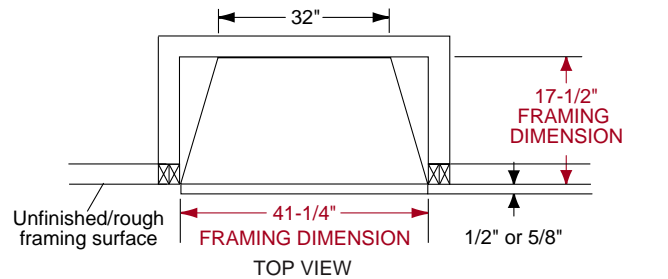

To avoid personal injury or property damage, the product described by this brochure must be installed, operated and maintained in strict compliance with the instructions packaged with the product and all applicable building or fire codes. Contact local building or fire officials about restrictions and installation inspection requirements. All photographs and drawings on this brochure are for illustrative purposes only and are not intended for, nor should they be used as a substitute for the instructions packaged with the unit. Appearance and specifications of the product are subject to change without notice. 6/06