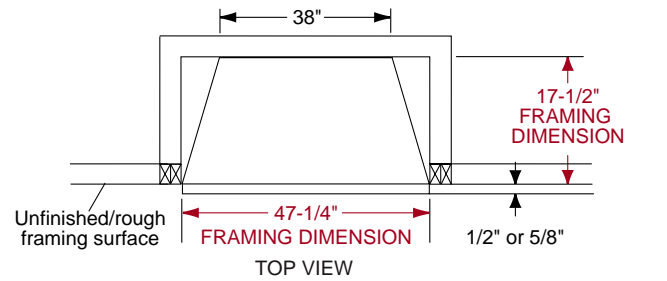

To avoid personal injury or property damage, the product described by this brochure must be installed, operated and maintained in strict compliance with the instructions packaged with the product and all applicable building or fire codes. Contact local building or fire officials about restrictions and installation inspection requirements. All photographs and drawings on this brochure are for illustrative purposes only and are not intended for, nor should they be used as a substitute for the instructions packaged with the unit. Appearance and specifications of the product are subject to change without notice. 6/06