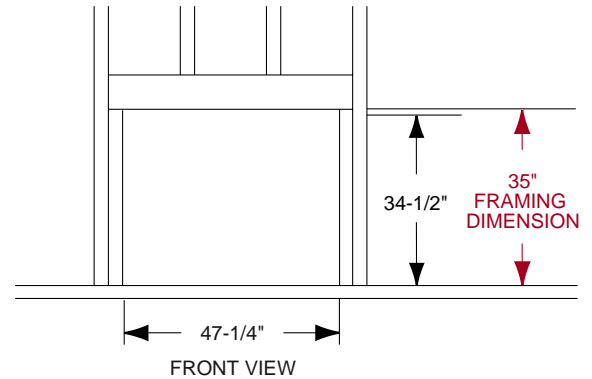

To avoid personal injury or property damage, the product described by this brochure must be installed, operated and maintained in strict compliance with the instructions packaged with the product and all applicable building or fire codes. Contact local building or fire officials about restrictions and installation inspection requirements. All photographs and drawings on this brochure are for illustrative purposes only and are not intended for, nor should they be used as a substitute for the instructions packaged with the unit. Appearance and specifications of the product are subject to change without notice. 6/06