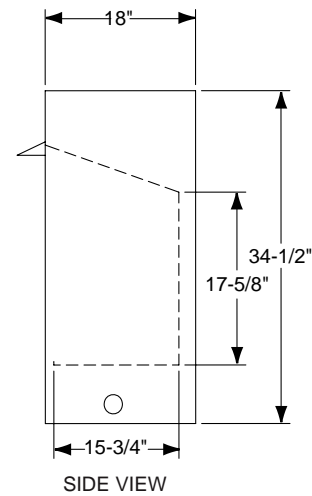

To avoid personal injury or property damage, the product described by this brochure must be installed, operated and maintained in strict compliance with the instructions packaged with the product and all applicable building or fire codes. Contact local building or fire officials about restrictions and installation inspection requirements. All photographs and drawings on this brochure are for illustrative purposes only and are not intended for, nor should they be used as a substitute for the instructions packaged with the unit. Appearance and specifications of the product are subject to change without notice. 6/06