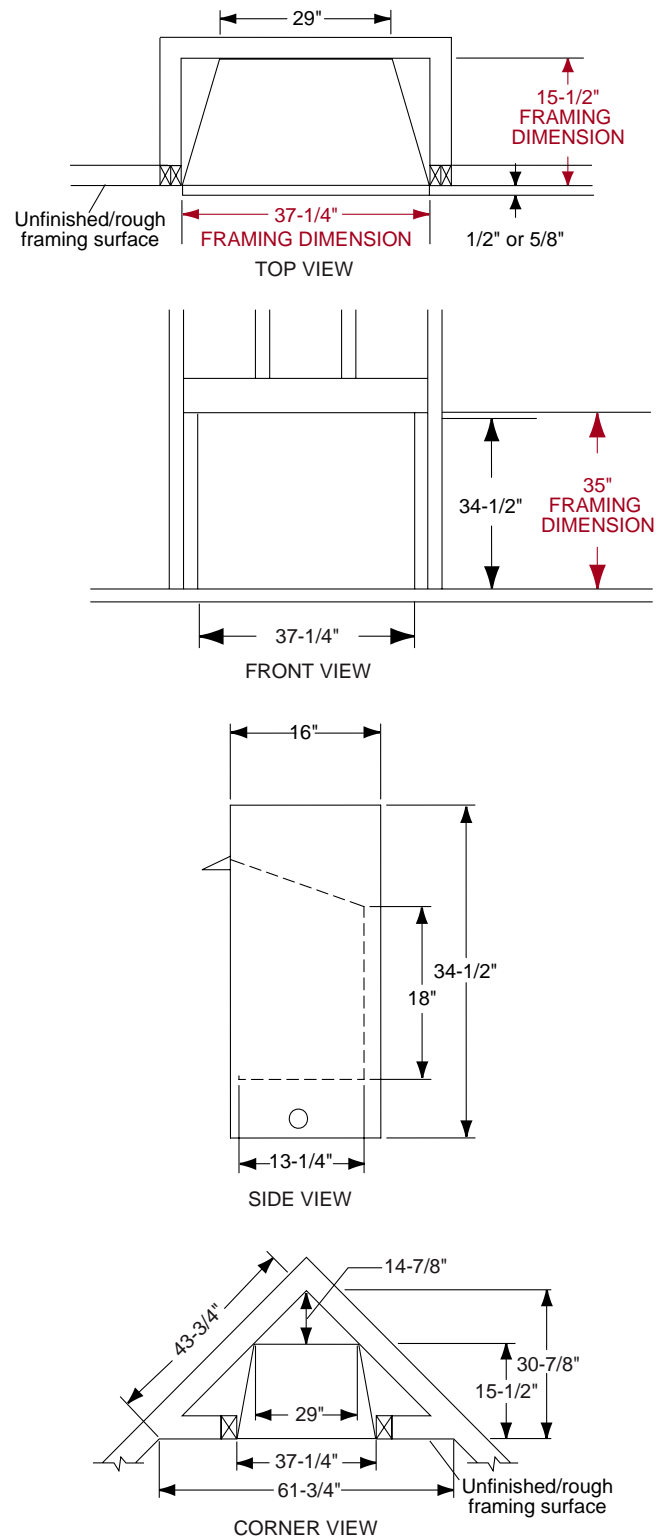

To avoid personal injury or property damage, the product described by this brochure must be installed, operated and maintained in strict compliance with the instructions packaged with the product and all applicable building or fire codes. Contact local building or fire officials about restrictions and installation inspection requirements. All photographs and drawings on this brochure are for illustrative purposes only and are not intended for, nor should they be used as a substitute for the instructions packaged with the unit. Appearance and specifications of the product are subject to change without notice. 6/06