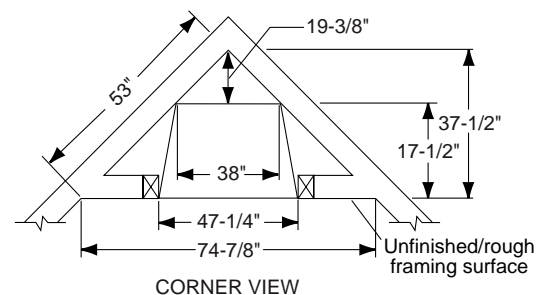

To avoid personal injury or property damage, the product described by this brochure must be installed, operated and maintained in strict compliance with the instructions packaged with the product and all applicable building or fire codes. Contact local building or fire officials about restrictions and installation inspection requirements. All photographs and drawings on this brochure are for illustrative purposes only and are not intended for, nor should they be used as a substitute for the instructions packaged with the unit. Appearance and specifications of the product are subject to change without notice. 6/06