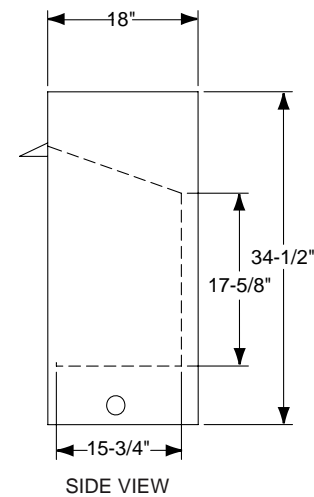

To avoid personal injury or property damage, the product described by this brochure must be installed, operated and maintained in strict compliance with the instructions packaged with the product and all applicable building or fire codes. Contact local building or fire officials about restrictions and installation inspection requirements. All photographs and drawings on this brochure are for illustrative purposes only and are not intended for, nor should they be used as a substitute for the instructions packaged with the unit. Appearance and specifications of the product are subject to change without notice. 6/06