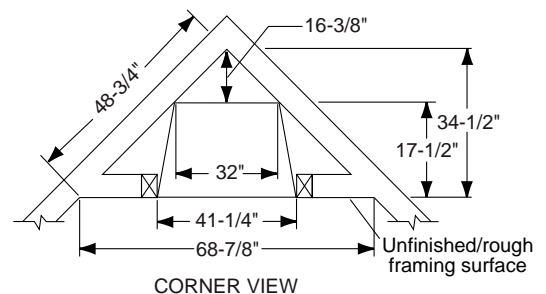

To avoid personal injury or property damage, the product described by this brochure must be installed, operated and maintained in strict compliance with the instructions packaged with the product and all applicable building or fire codes. Contact local building or fire officials about restrictions and installation inspection requirements. All photographs and drawings on this brochure are for illustrative purposes only and are not intended for, nor should they be used as a substitute for the instructions packaged with the unit. Appearance and specifications of the product are subject to change without notice. 6/06