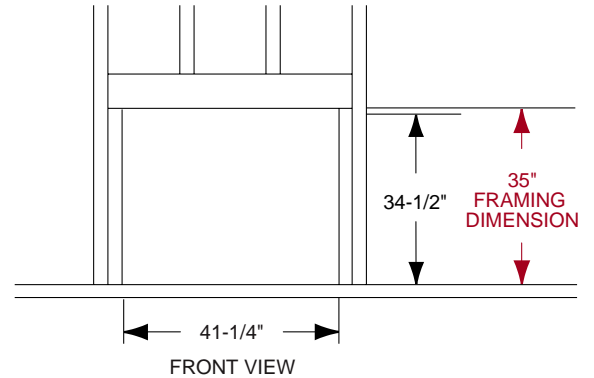

To avoid personal injury or property damage, the product described by this brochure must be installed, operated and maintained in strict compliance with the instructions packaged with the product and all applicable building or fire codes. Contact local building or fire officials about restrictions and installation inspection requirements. All photographs and drawings on this brochure are for illustrative purposes only and are not intended for, nor should they be used as a substitute for the instructions packaged with the unit. Appearance and specifications of the product are subject to change without notice. 6/06