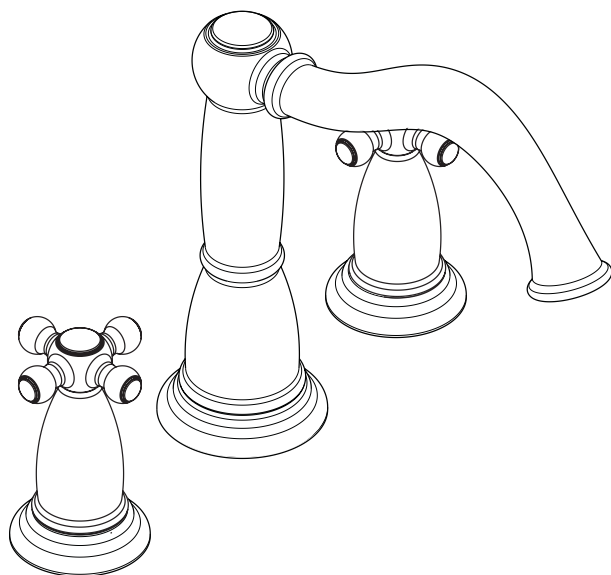

Tango™ C Trim, 3-Hole Roman Tub Set

06045XX0

Product Features

- Cross handles
- Solid brass
- Deck mounted

Code Compliance

This unit meets or exceeds the following:

- ASME A112.18.1
- CSA B125.1
- Listed by IAPMO
- Approved for use in Massachusetts

Available Finishes

Chrome	06045000
Oil Rubbed Bronze	06045620
Brushed Nickel	06045820

Required Accessories

Rough	06607000
-------	----------

The measurements shown are for reference only.

Products and specifications shown are subject to change without notice.