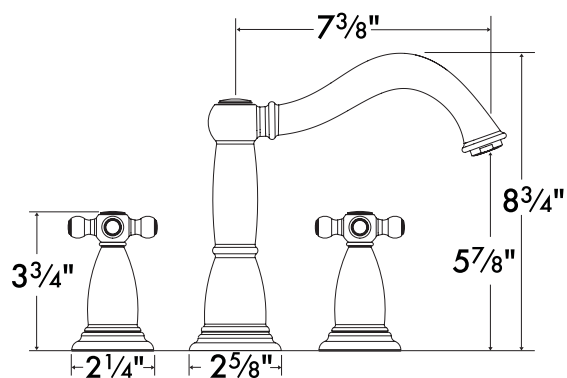

Tango™ C Trim, 3-Hole Roman Tub Set

06045XX0

Product Features

- Cross handles
- Solid brass
- Deck mounted

Code Compliance

This unit meets or exceeds the following:

- ASME A112.18.1
- CSA B125.1
- Listed by IAPMO
- Approved for use in Massachusetts

Available Finishes

Chrome	06045000
Oil Rubbed Bronze	06045620
Brushed Nickel	06045820

Required Accessories

Rough	06607000
-------	----------

The measurements shown are for reference only.

Products and specifications shown are subject to change without notice.