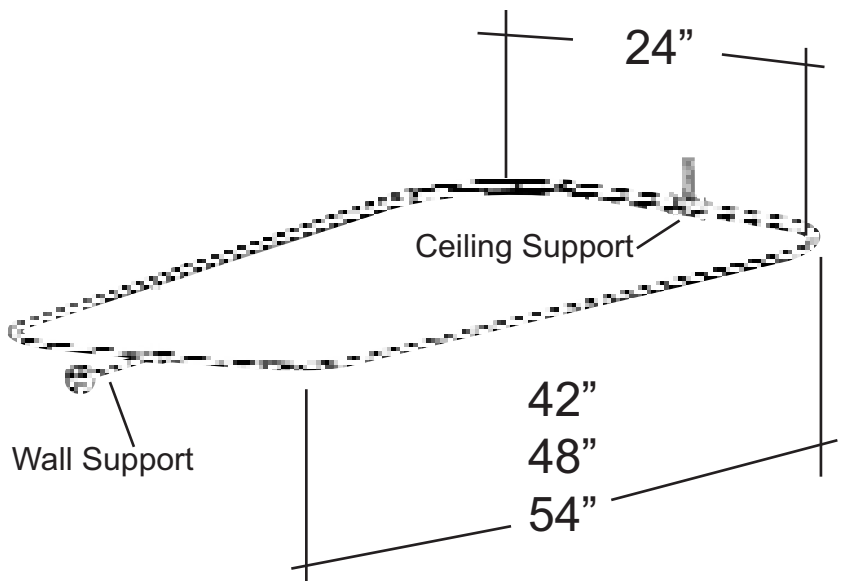

RECTANGULAR SHOWER ROD

Cat. No.
4150

Features:

- ▶ 3/4" Solid Brass Tubing
- ▶ Includes 30" Ceiling Support Assembly
- ▶ Includes 10" Wall Support Assembly
- ▶ 5/8" OD Supports are Adjustable by Cutting
- ▶ Available In 4 Finishes
- ▶ Available In Three Sizes: 42", 48", and 54"
(#4150-42, #4150-48, #4150-54)
- ▶ All Rods Come As Four Pieces

Finishes:

- CP Polished Chrome
- BP Polished Brass
- SN Brushed Nickel
- PB Polished Nickel

L: 42"	D: 24"
L: 48"	D: 24"
L: 54"	D: 24"

**Wall Support
Assembly**

**Ceiling Support
Assembly**

Dimensions are nominal and may vary. Dimensions and specifications subject to change without notice.